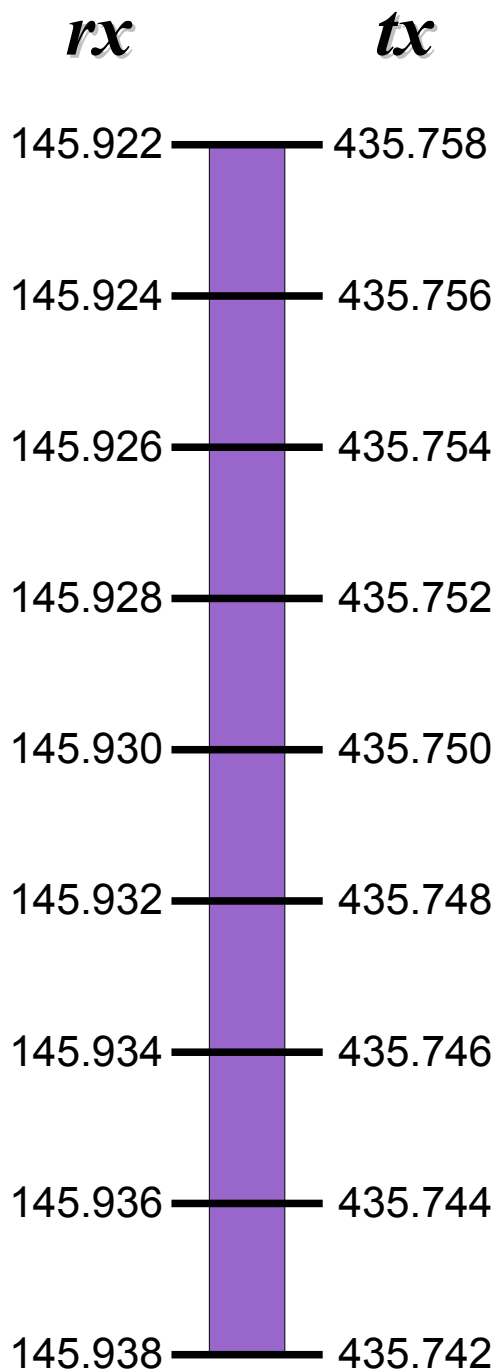

# *ARISSat-1*

Bake: 145.919 CW

# *FO-29*

Bake: 435.795 CW