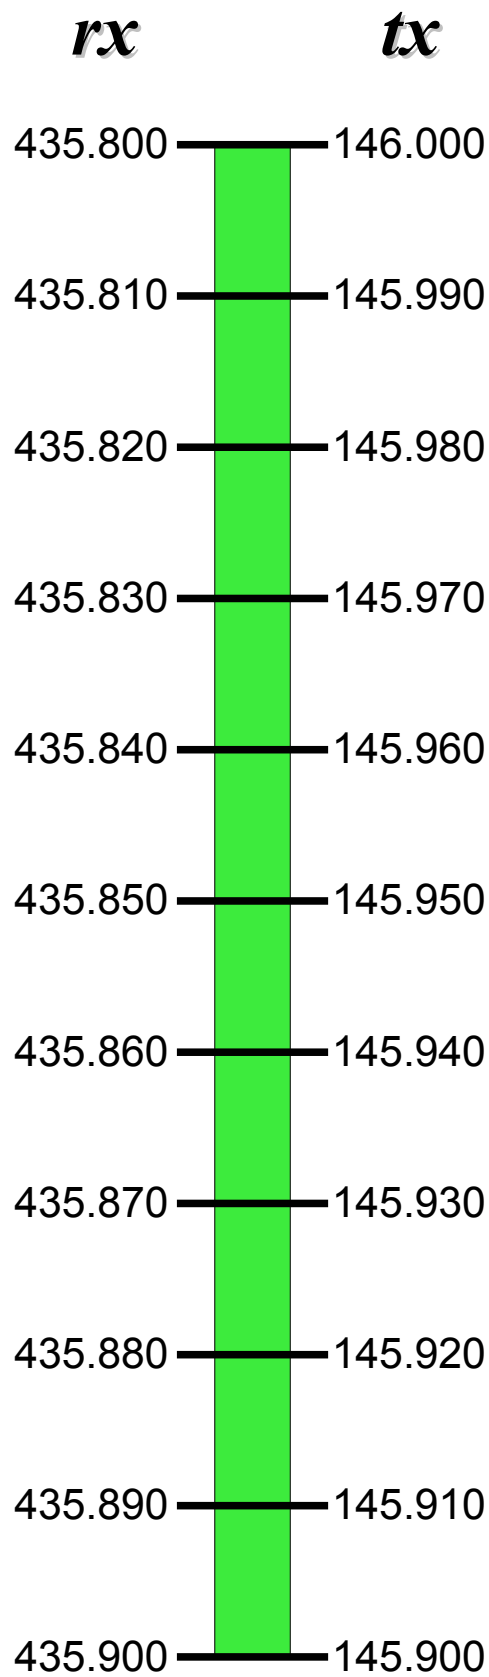

# *ARISSat-1*

Bake: 145.919 CW

# *FO-29*

Bake: 435.795 CW